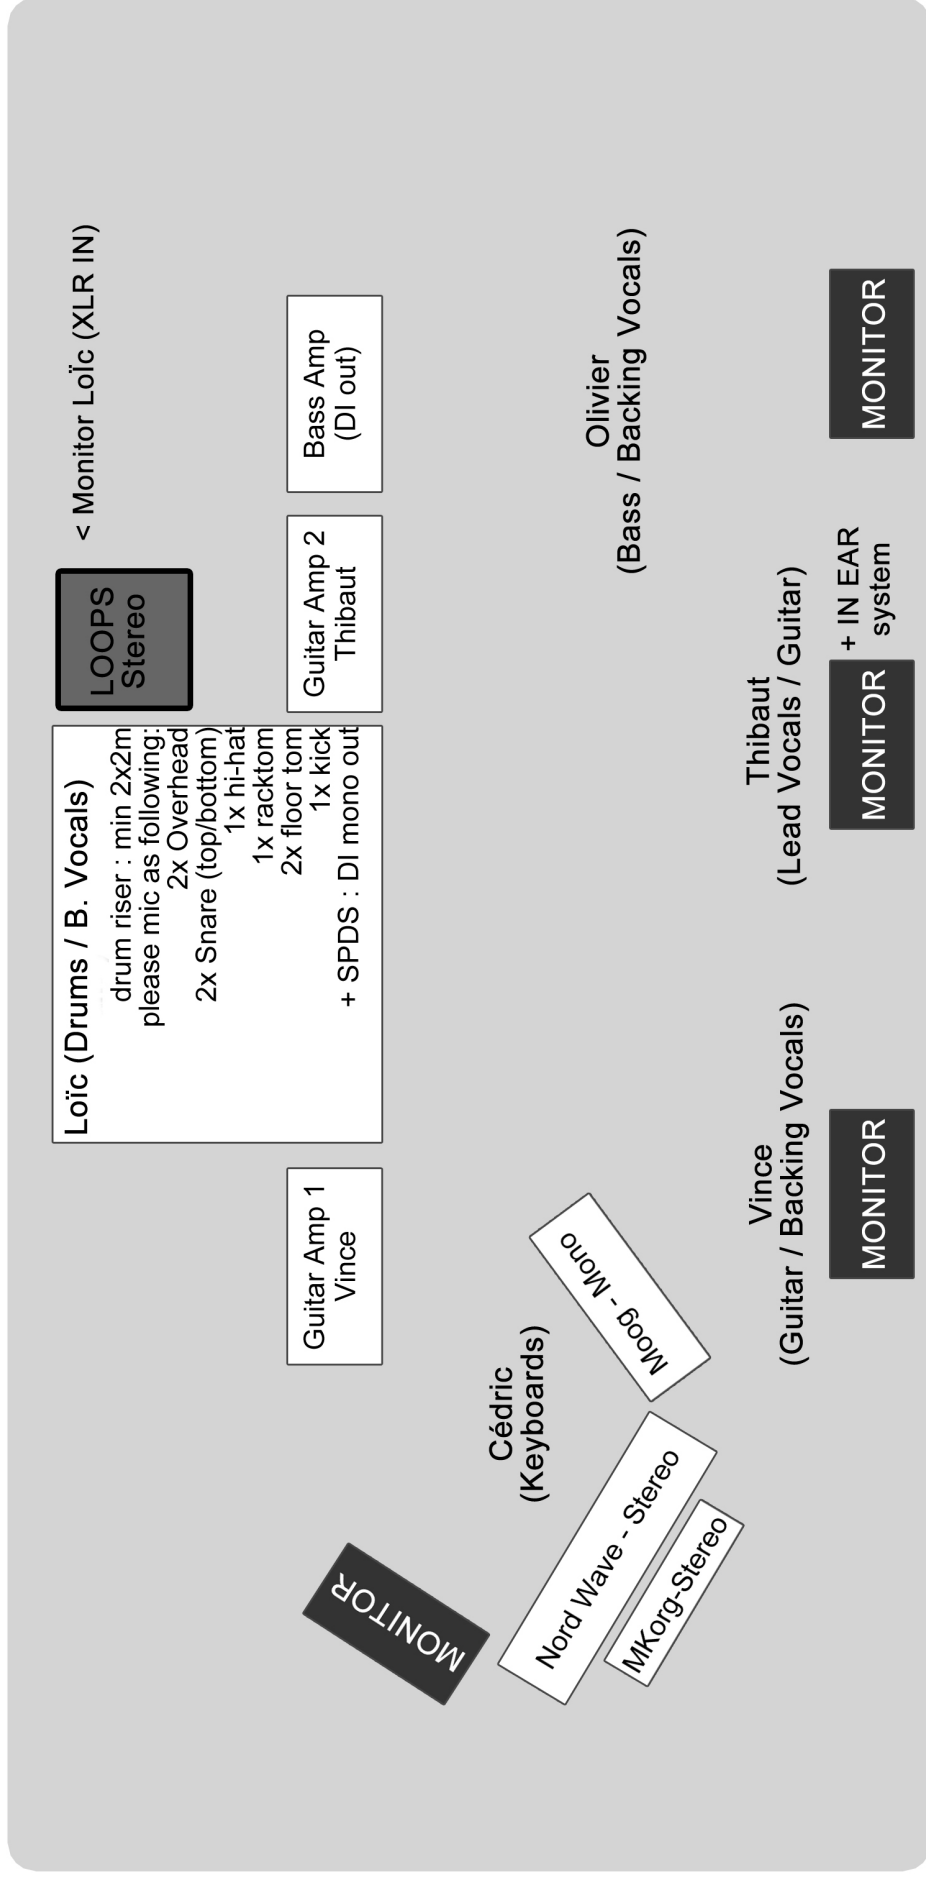

norma peals

STAGE RIDER (09/2010)

FOR TECHNICAL QUESTIONS, PLEASE CONTACT

Vince
 thedavincoy@gmail.com
 +33 (0) 676 716 620

LOOPS is a stereo signal, we have our own DI boxes for this device.
 BASS AMP has DI output.
 KEYBOARDER has his own DI boxes.
 THIBAUT has his own SHURE PZM 200 system for IN EAR monitor.
 LOÏC uses IN EAR monitor and just needs an XLR IN monitor to plug in his own mixing board.

This is the ideal configuration. In smaller clubs, we can reduce to fit the place. Just let us know what's possible to do.